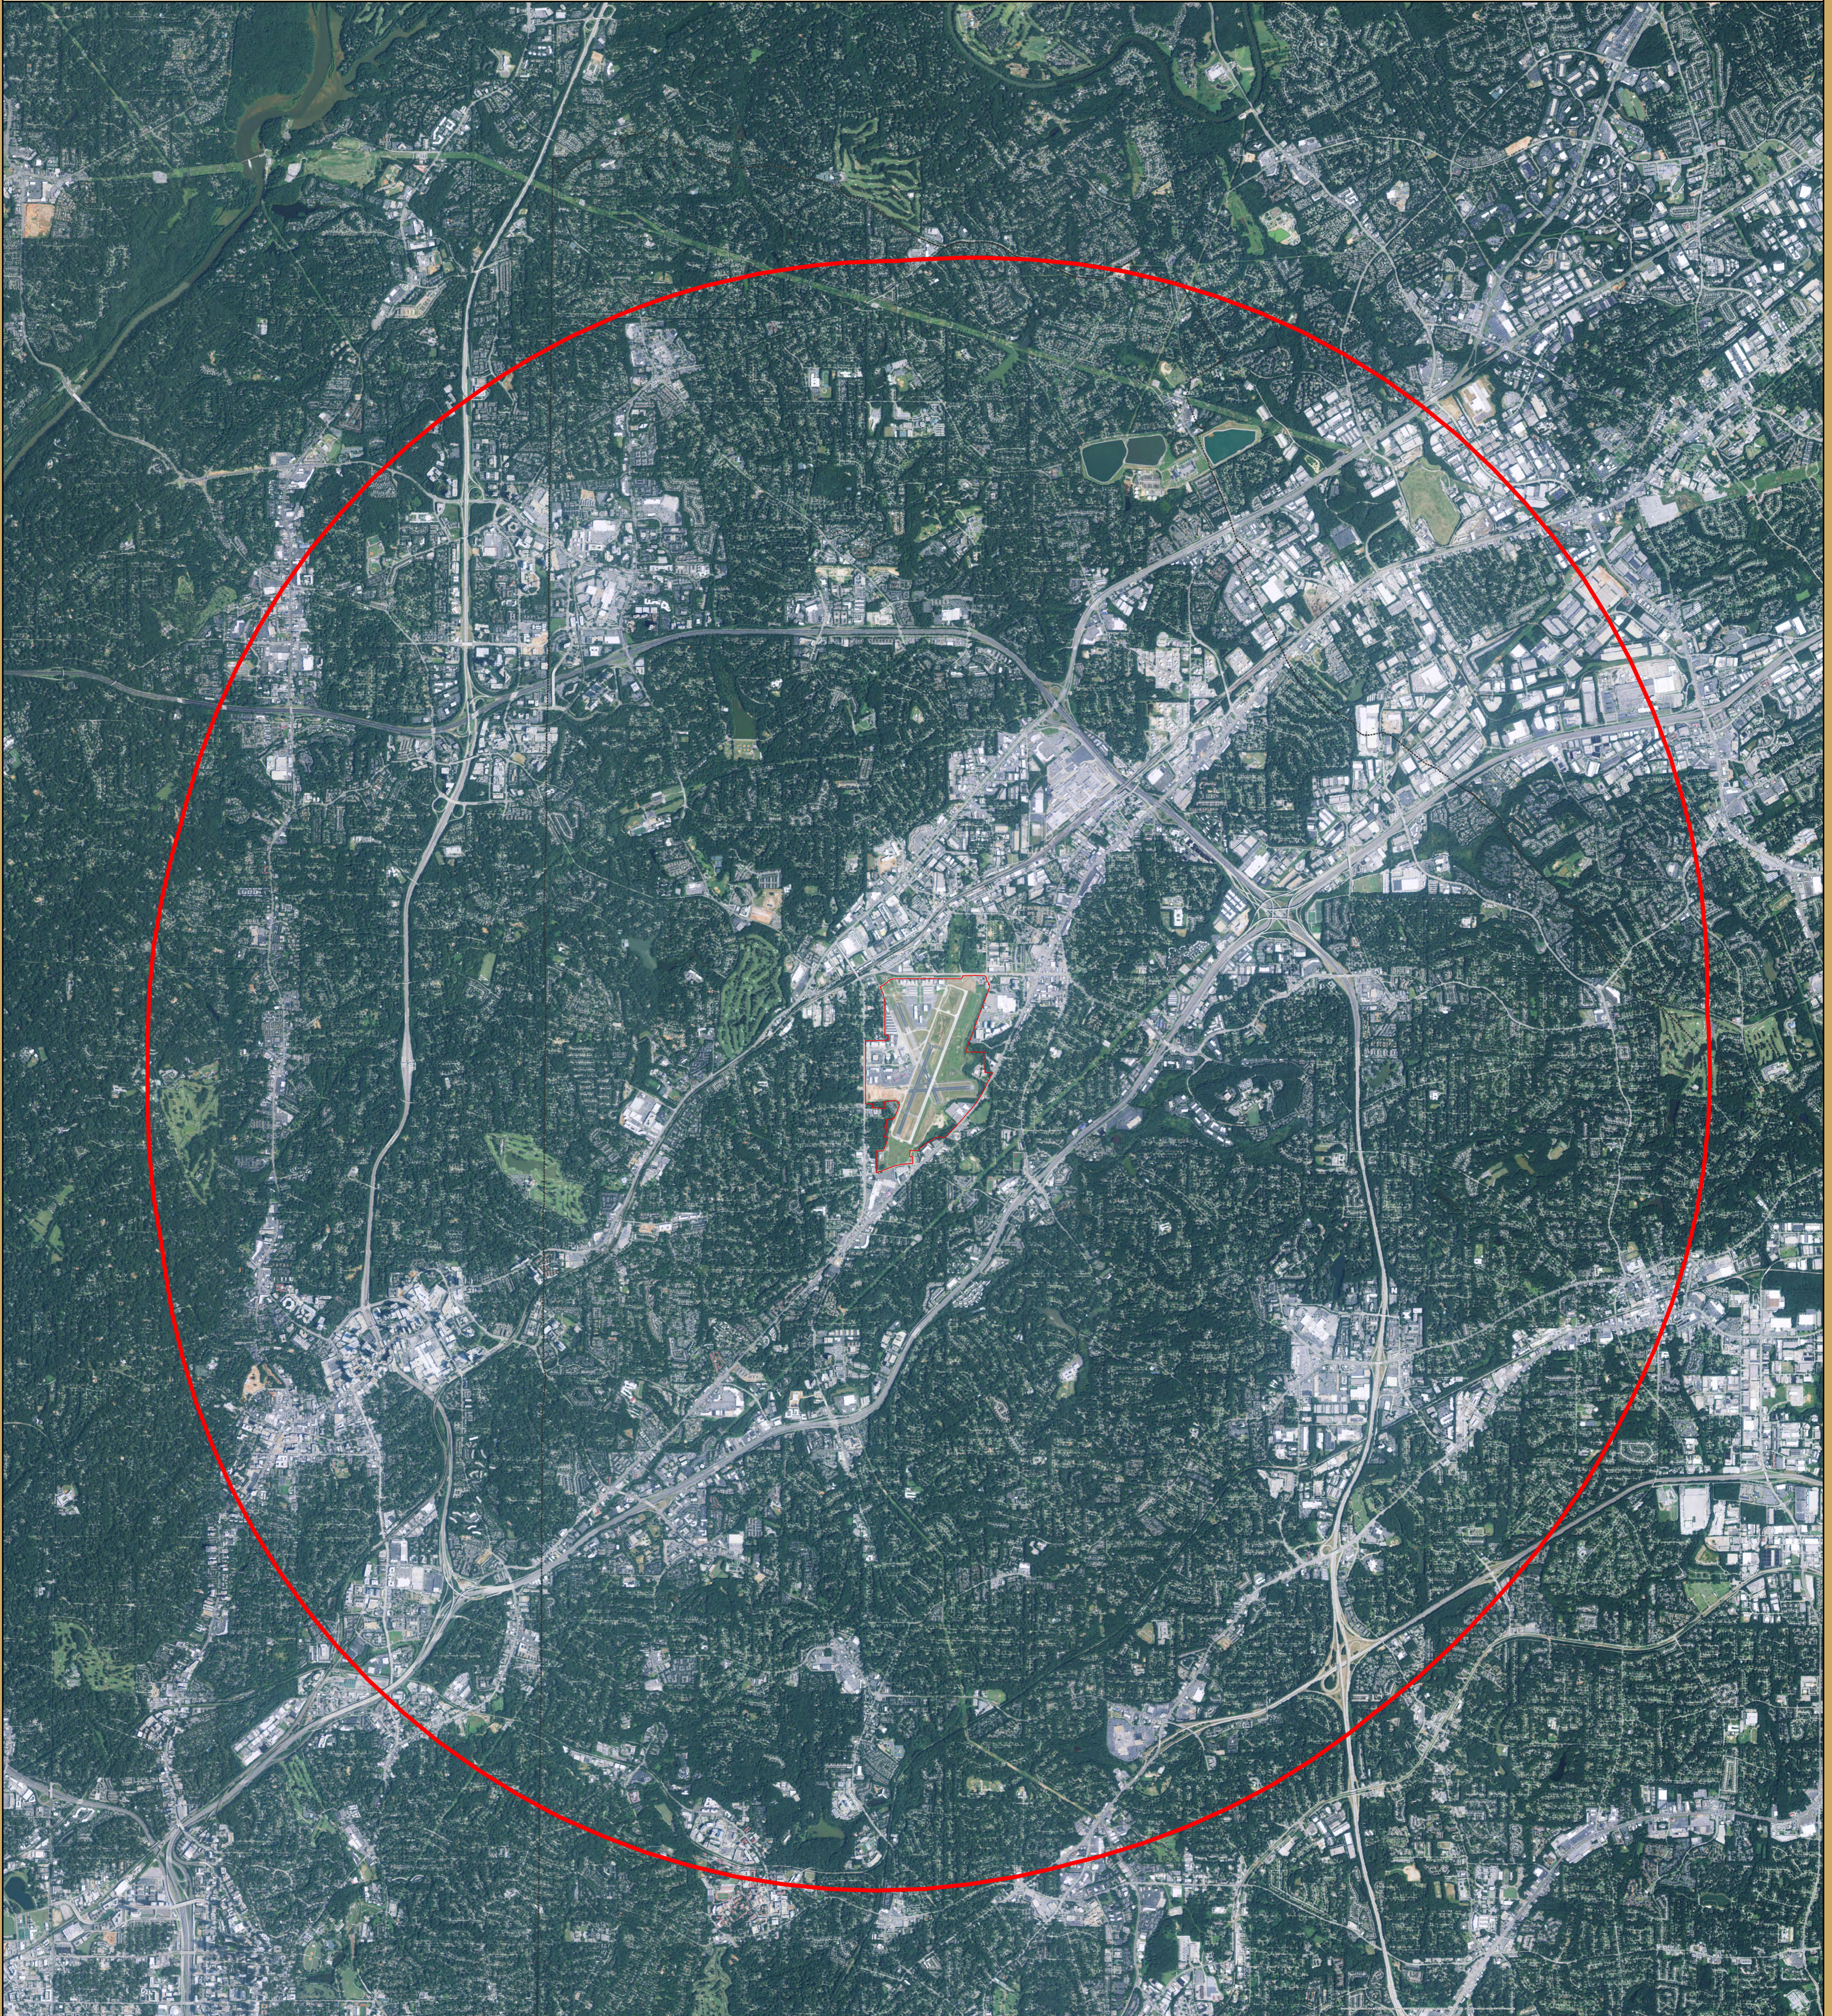

DeKalb Peachtree Airport 5 Mile Radius

0 2 Miles

Legend

- PDK 5 Mile Buffer
- PDK
- DeKalb County Boundary

Print: C:\ArcGIS\PDF\Airport5Mile.mxd