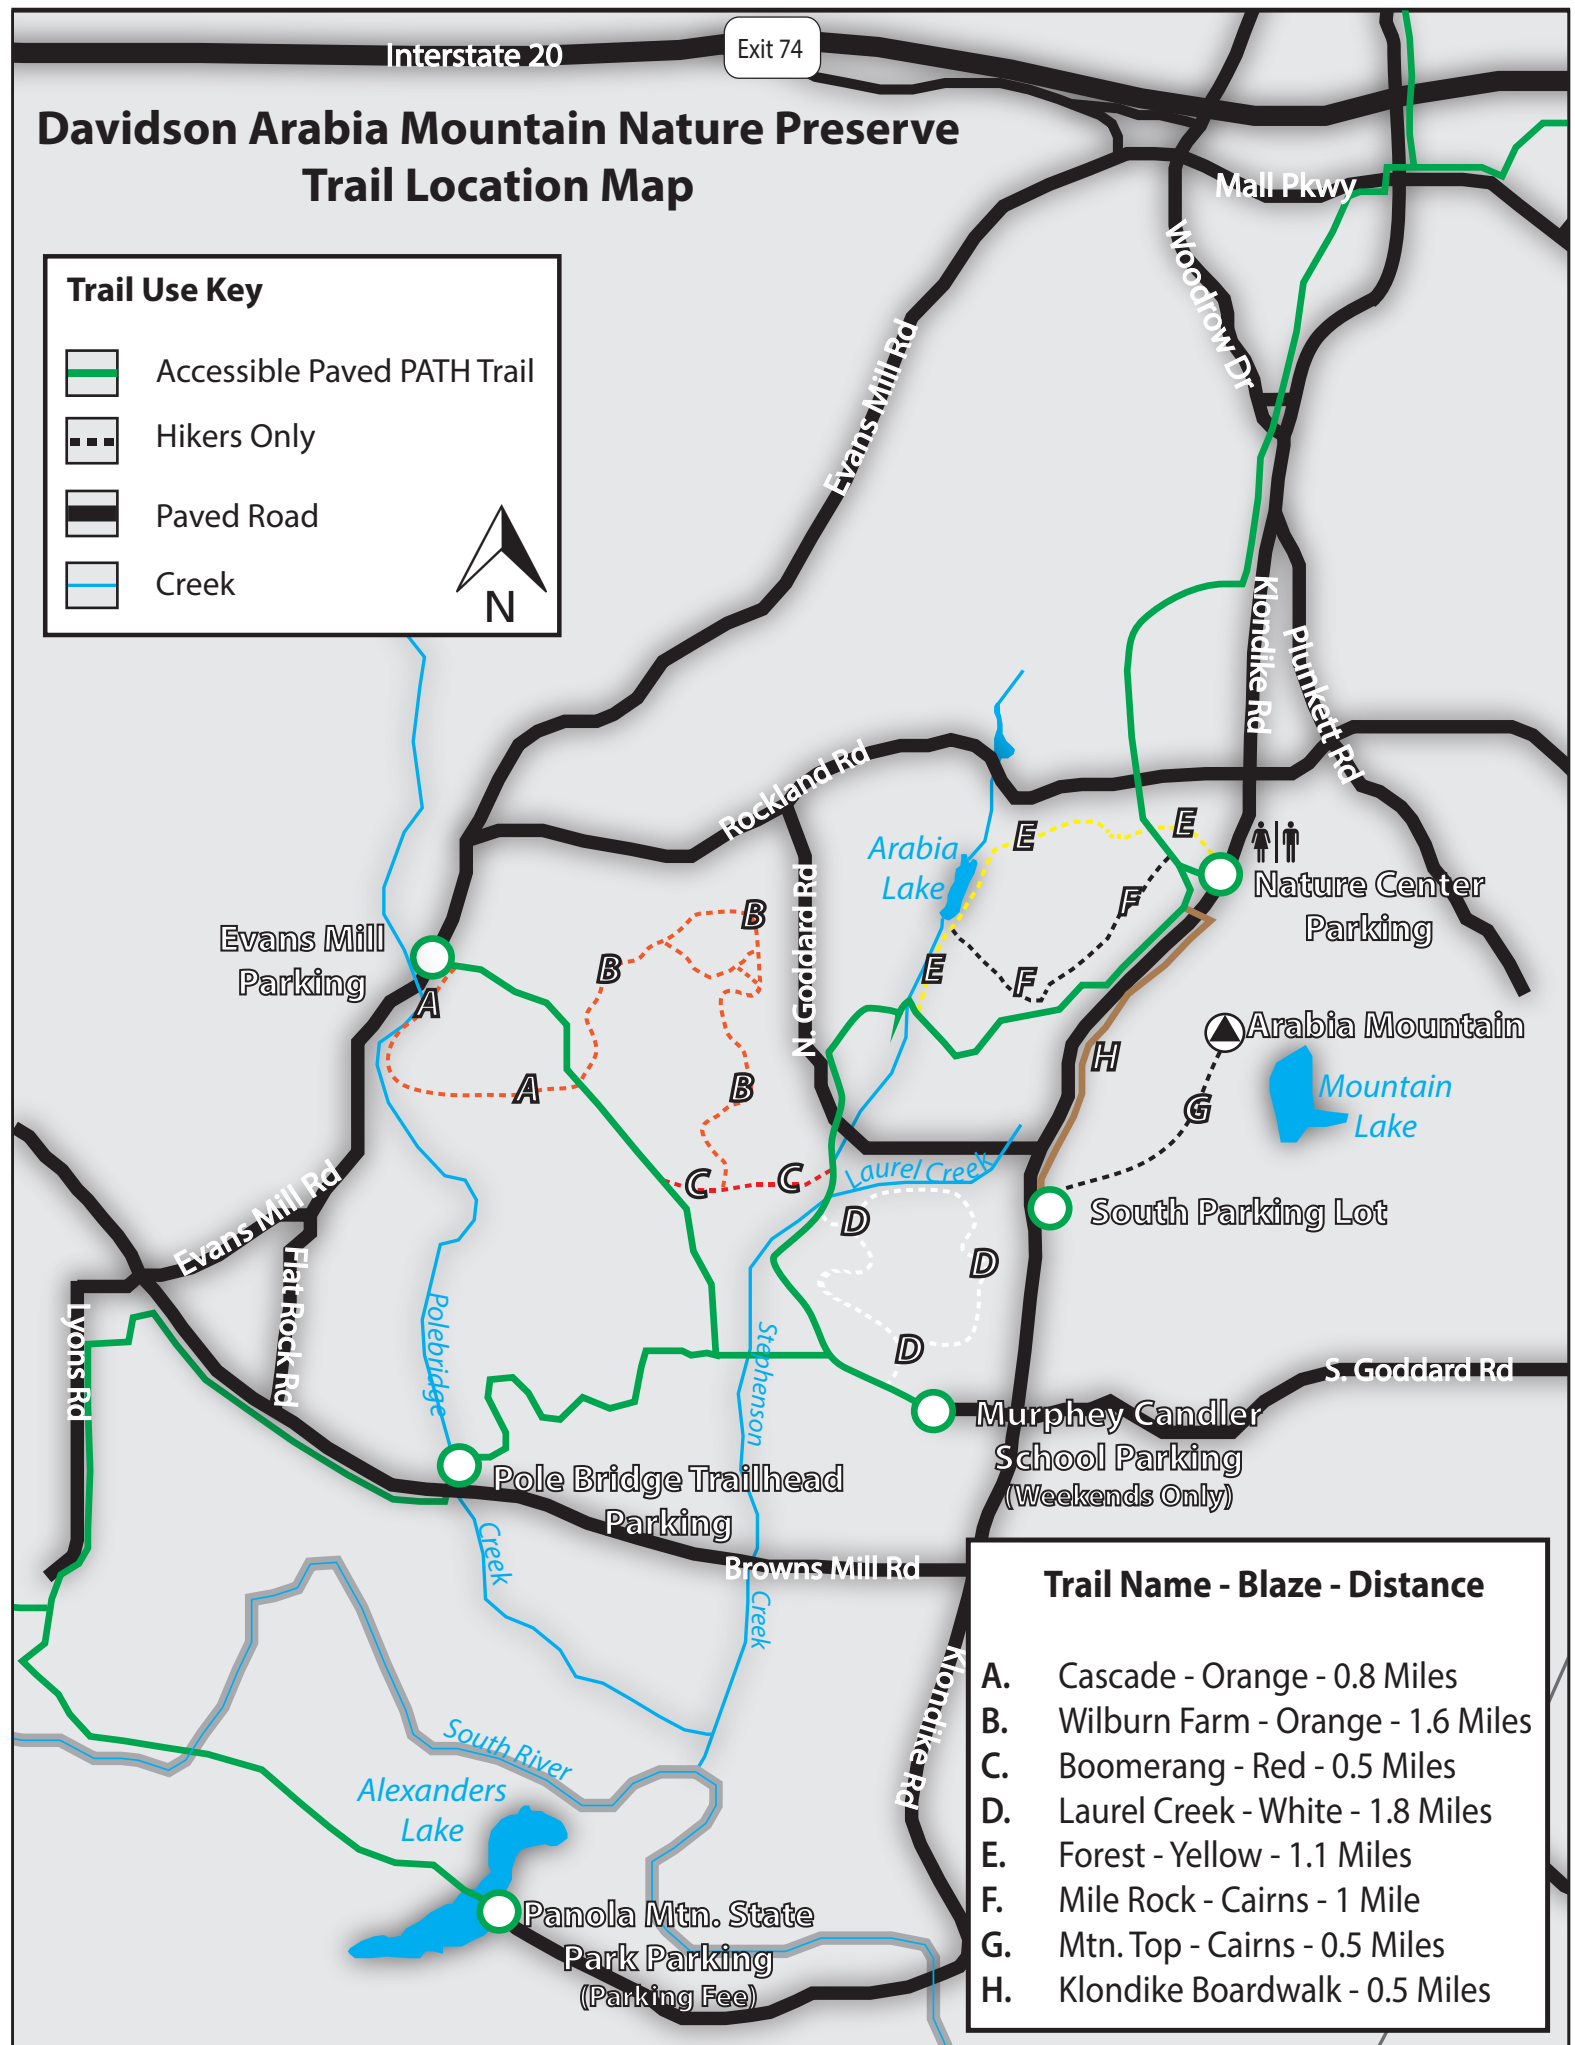

Interstate 20

Exit 74

Davidson Arabia Mountain Nature Preserve Trail Location Map

Trail Use Key

-  Accessible Paved PATH Trail
-  Hikers Only
-  Paved Road
-  Creek

Trail Name - Blaze - Distance

- A. Cascade - Orange - 0.8 Miles
- B. Wilburn Farm - Orange - 1.6 Miles
- C. Boomerang - Red - 0.5 Miles
- D. Laurel Creek - White - 1.8 Miles
- E. Forest - Yellow - 1.1 Miles
- F. Mile Rock - Cairns - 1 Mile
- G. Mtn. Top - Cairns - 0.5 Miles
- H. Klondike Boardwalk - 0.5 Miles