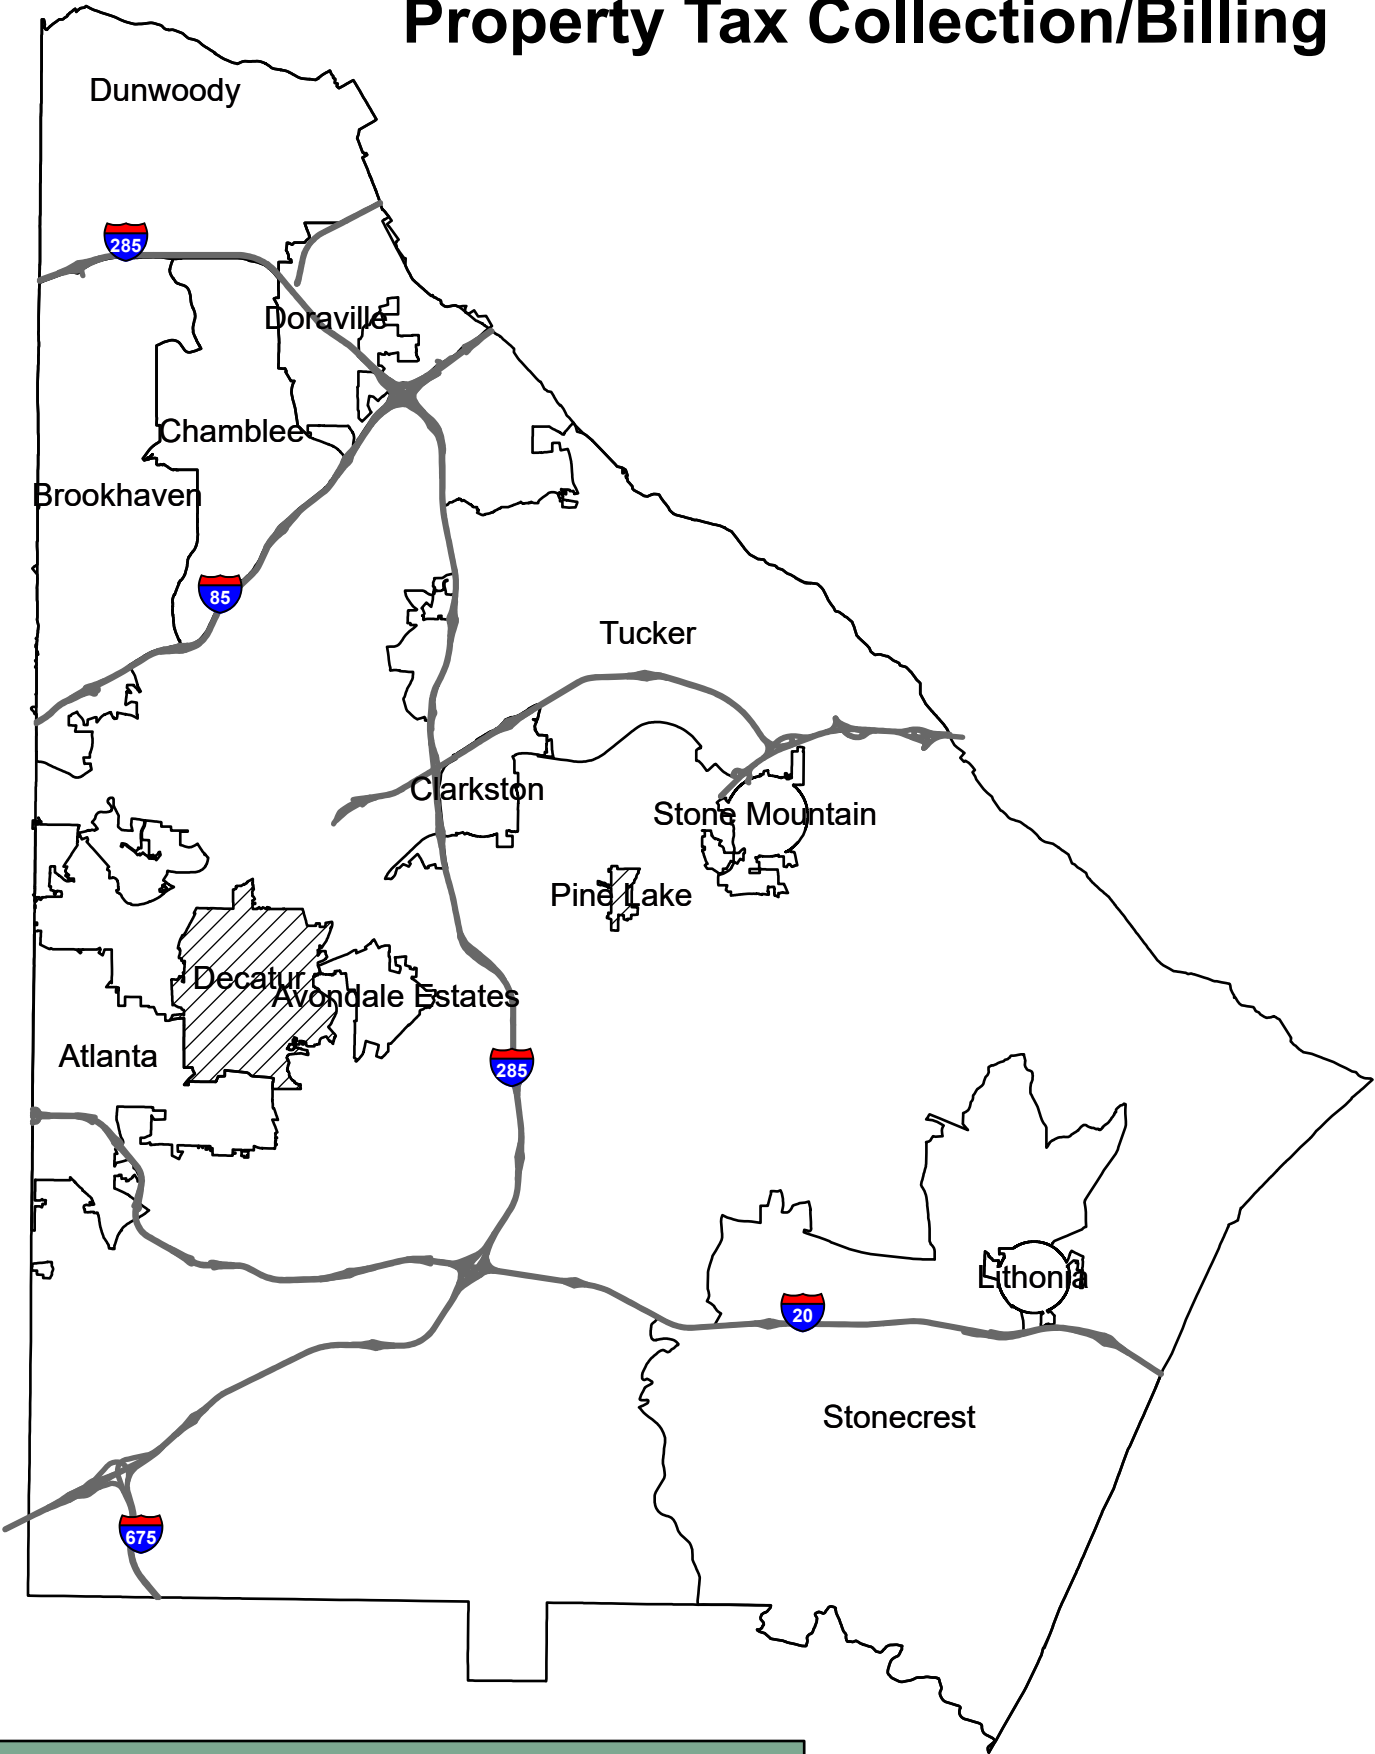

Legend

-  DeKalb County Provides Service
-  Municipality Provides Service

0 1.5 3 Miles

Property Tax Collection/Billing

Department of Planning & Sustainability- Long Range Planning

0 1.5 3 Miles

Property Tax Collection/Billing