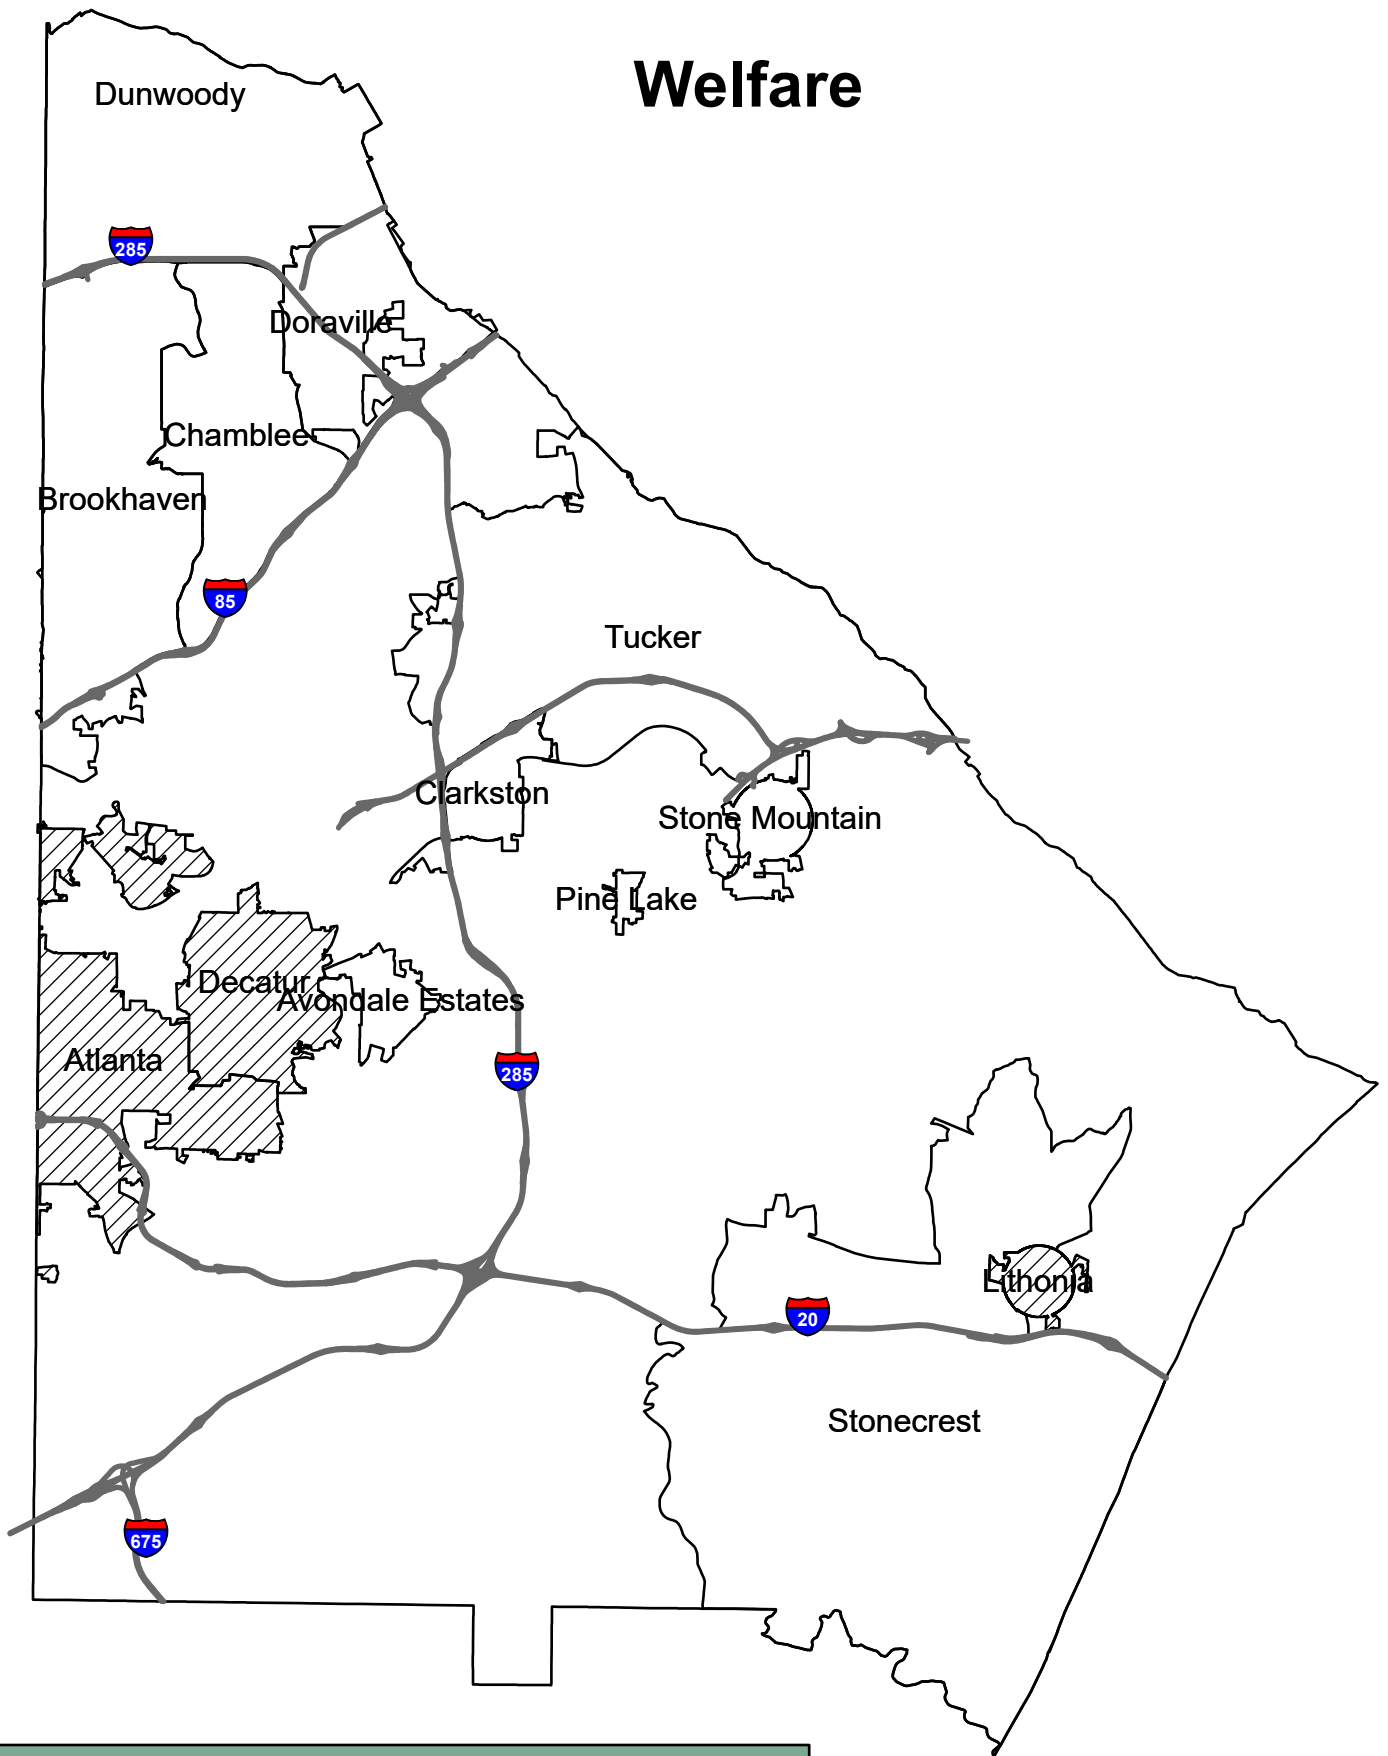

Welfare

Department of Planning & Sustainability- Long Range Planning

Welfare

- Municipality Provides Service
- DeKalb County Provides Service

0 1.5 3 Miles