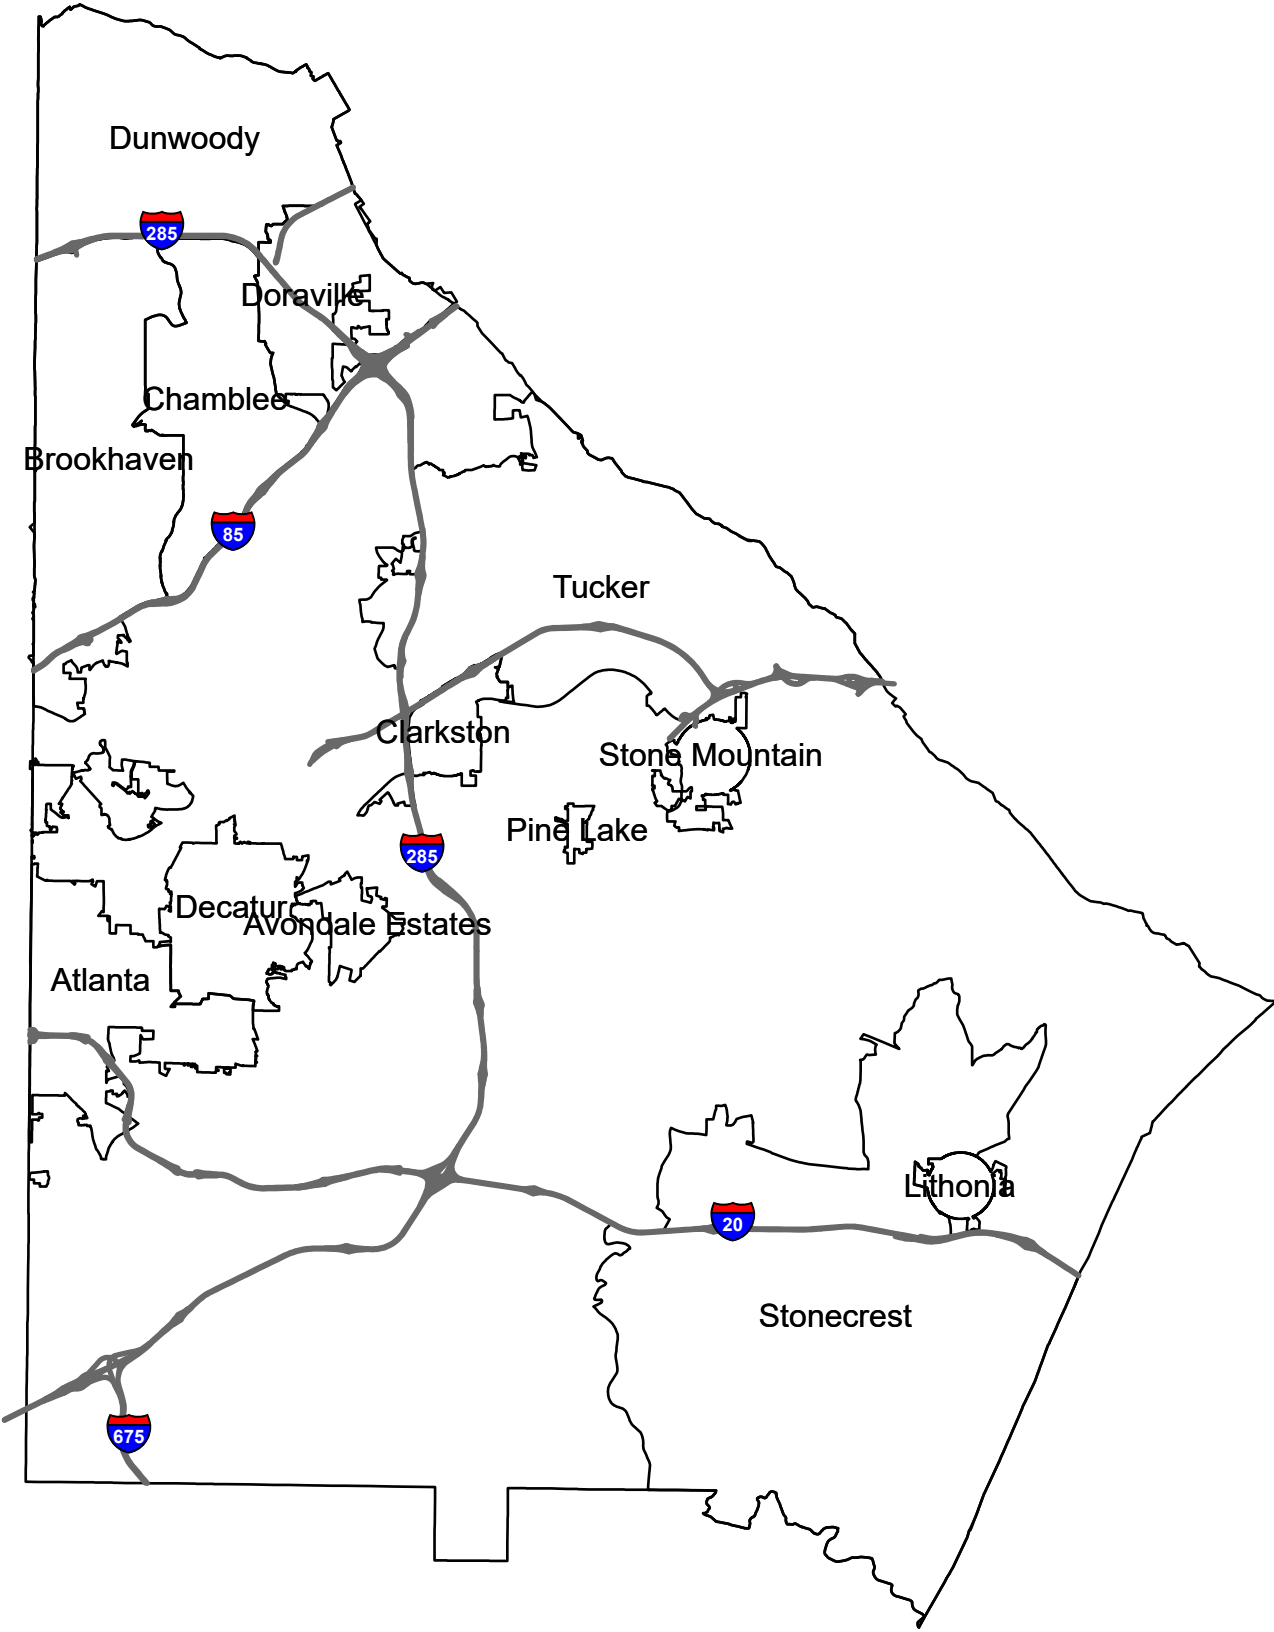

GIS (Basic)

Department of Planning & Sustainability Long Range Planning

GIS (Basic)

Legend

DeKalb County Provides Service