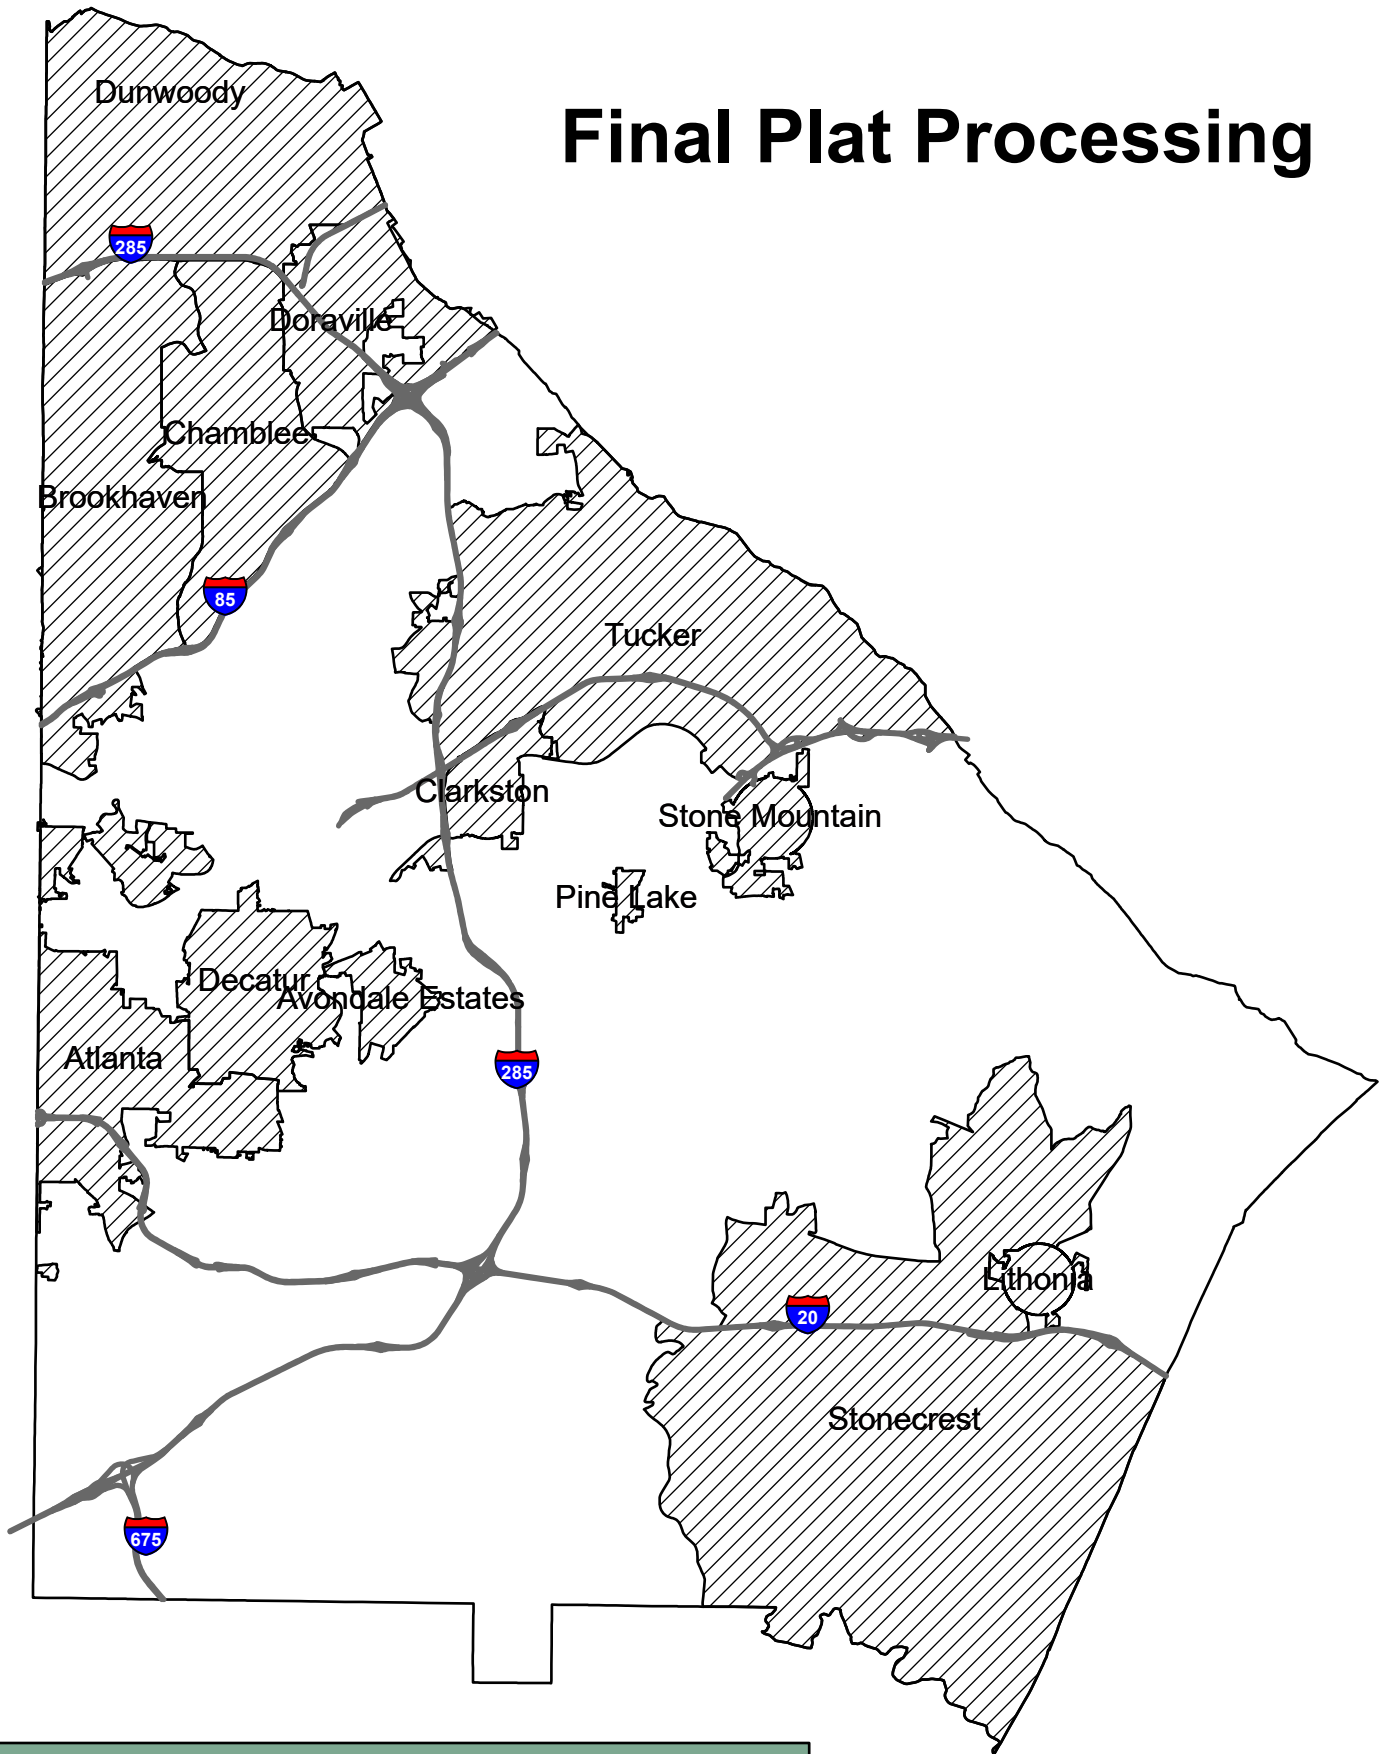

Final Plat Processing

Department of Planning & Sustainability- Long Range Planning

Final Plat Processing

Legend

- Municipality Provides Service
- DeKalb County Provides Service

0 1.5 3 Miles