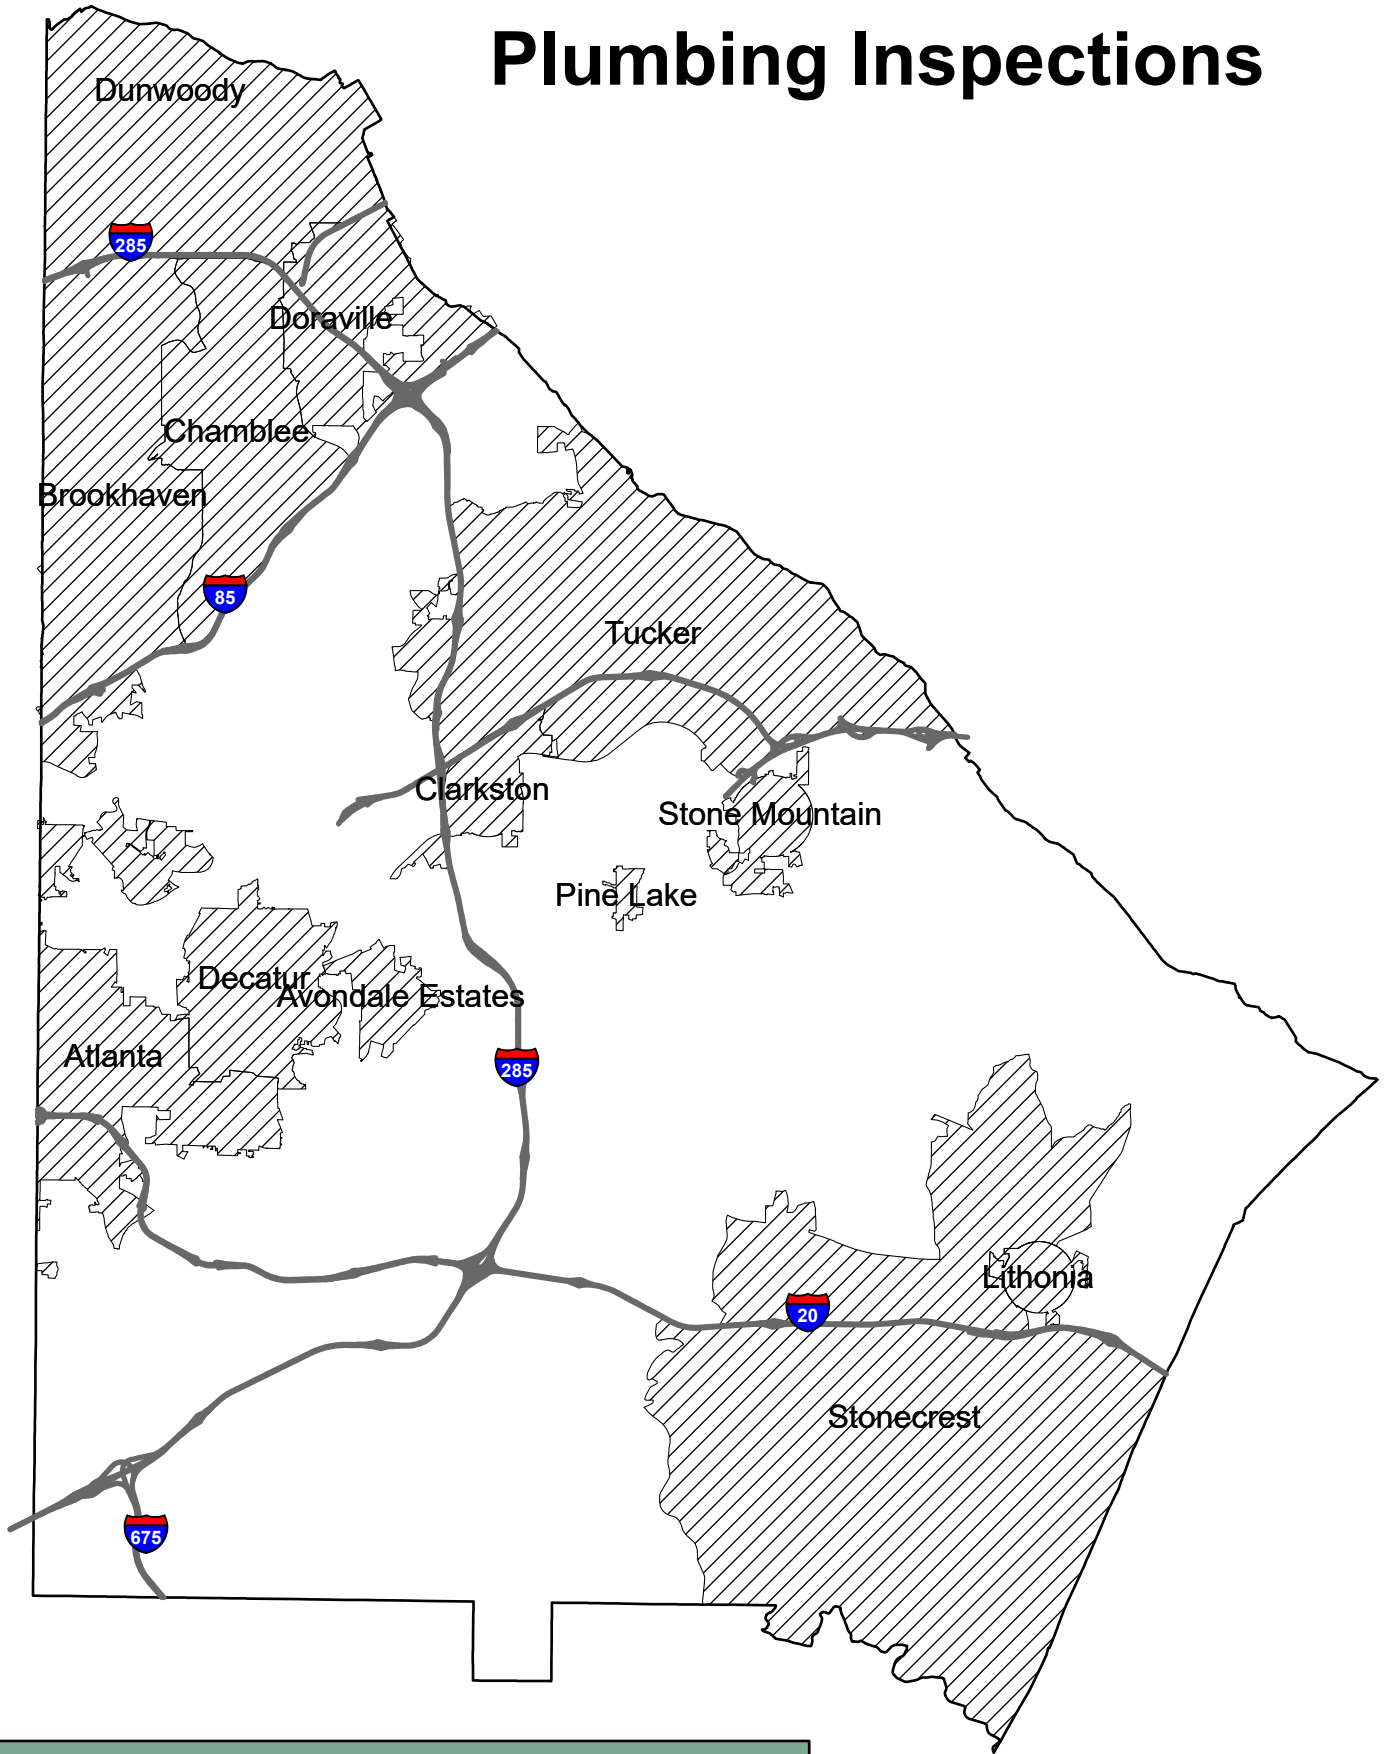

Plans Review

Legend

- Municipality Provides Service
- DeKalb County Provides Service

0 1.5 3 Miles

Plumbing Inspections

Department of Planning & Sustainability- Long Range Planning

0 1.5 3 Miles

Plumbing Inspections