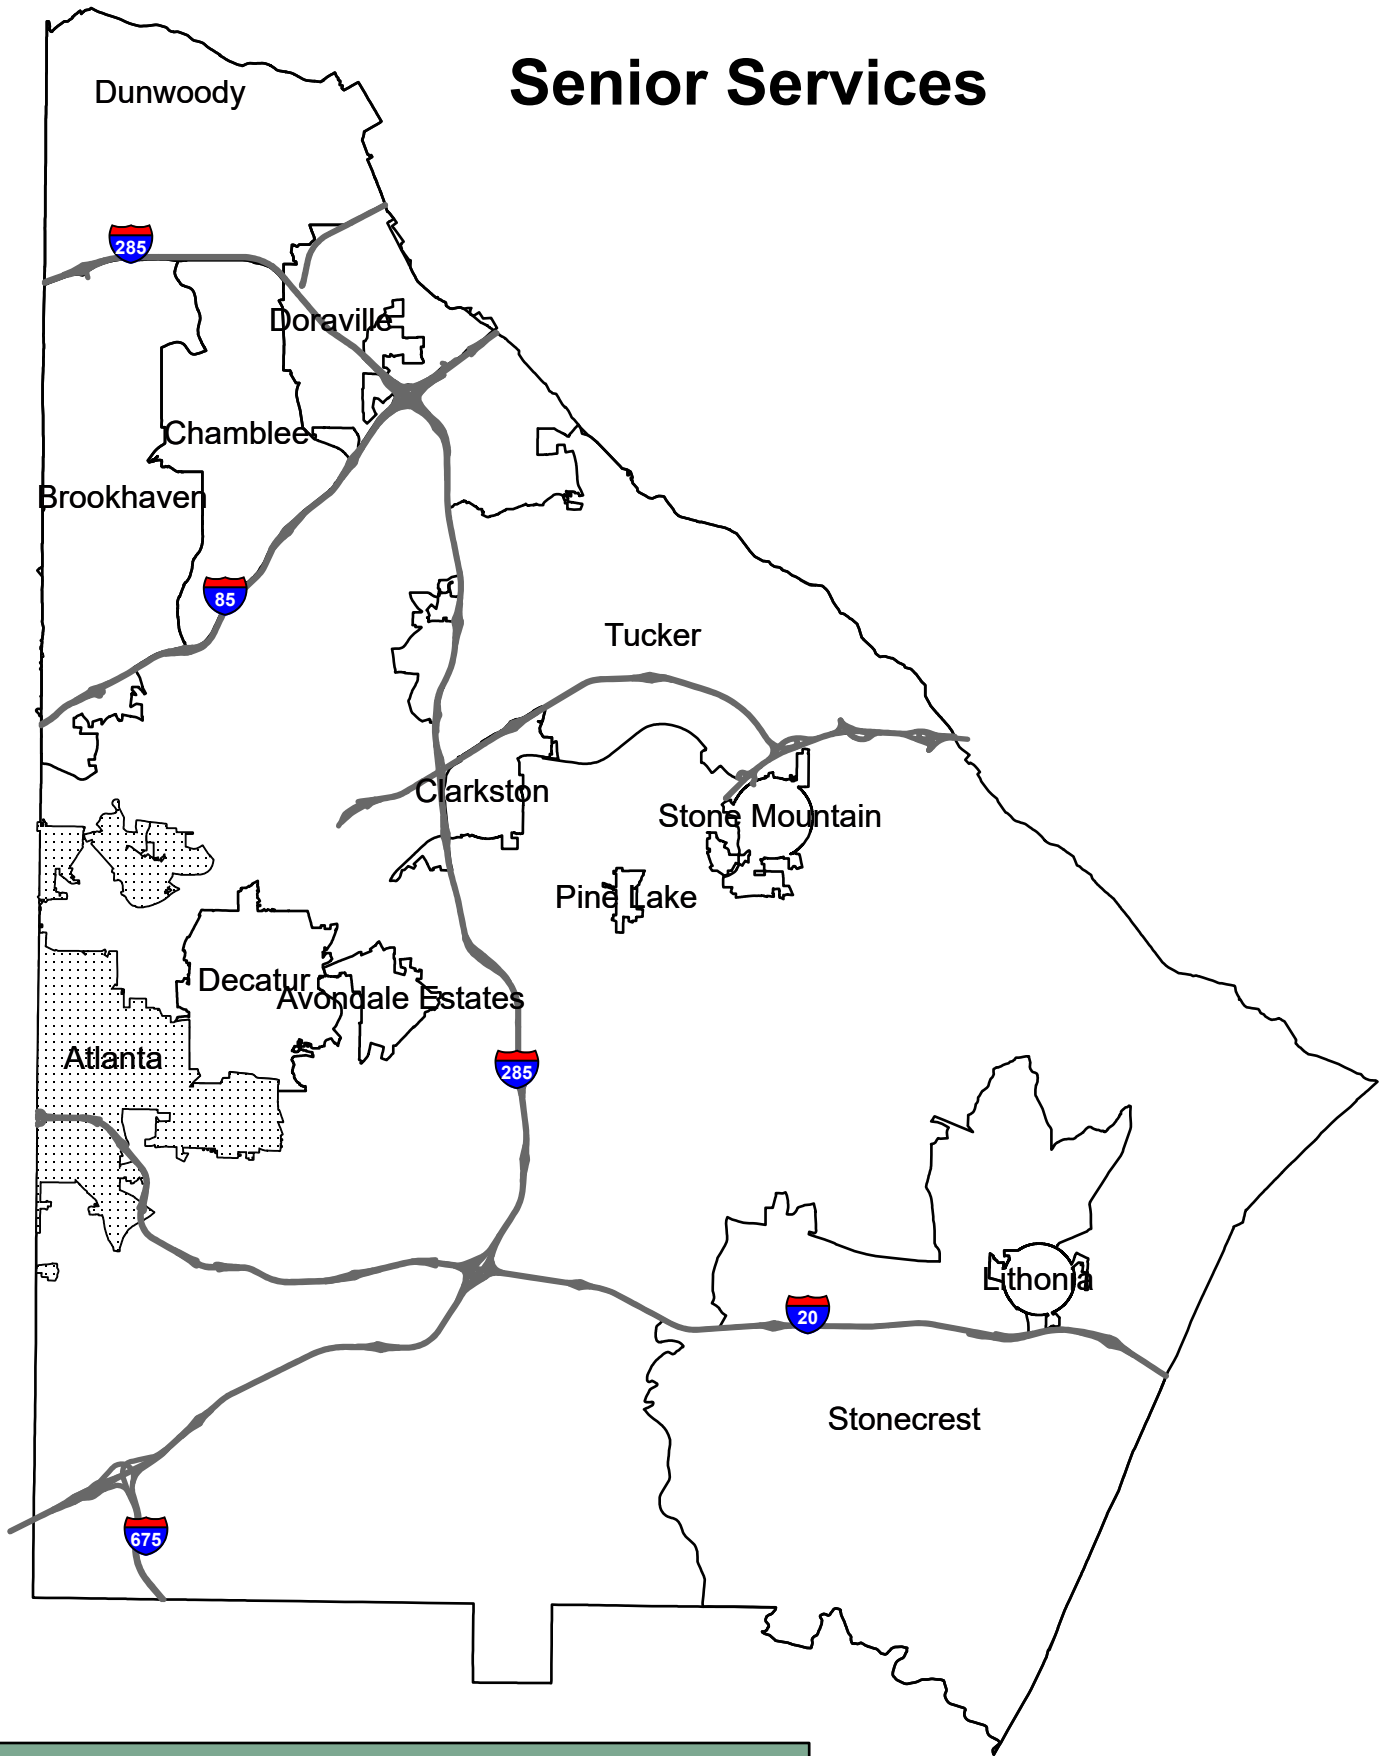

Senior Services

Department of Planning & Sustainability- Long Range Planning

Senior Services

- DeKalb County Provides Service
- Not Available

0 1.5 3 Miles