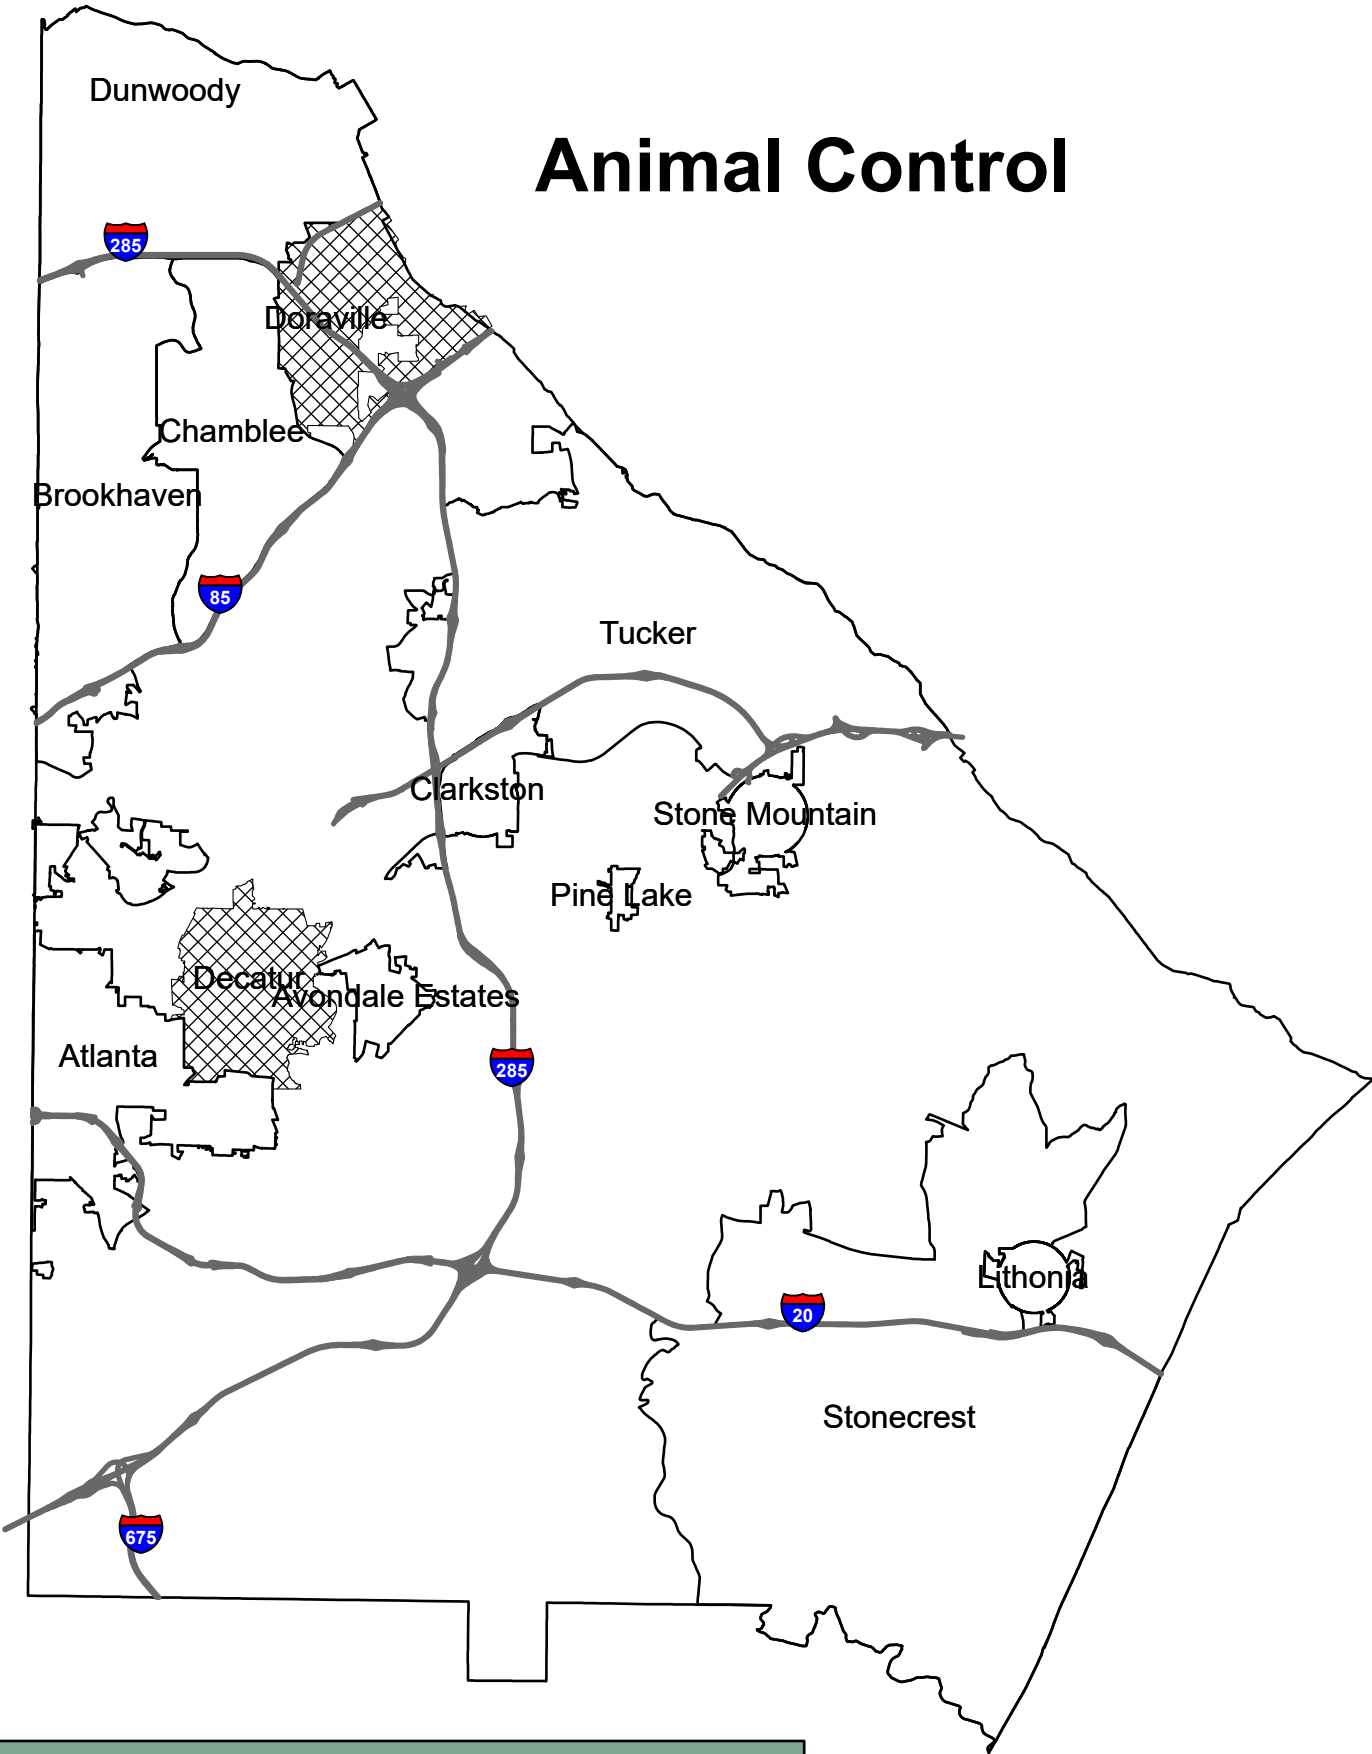

Department of Planning & Sustainability- Long Range Planning

0 1.5 3 Miles

Police (Non-Basic)

Legend

- Municipality Provides Service
- DeKalb County Provides Service

Animal Control

Department of Planning & Sustainability- Long Range Planning Division