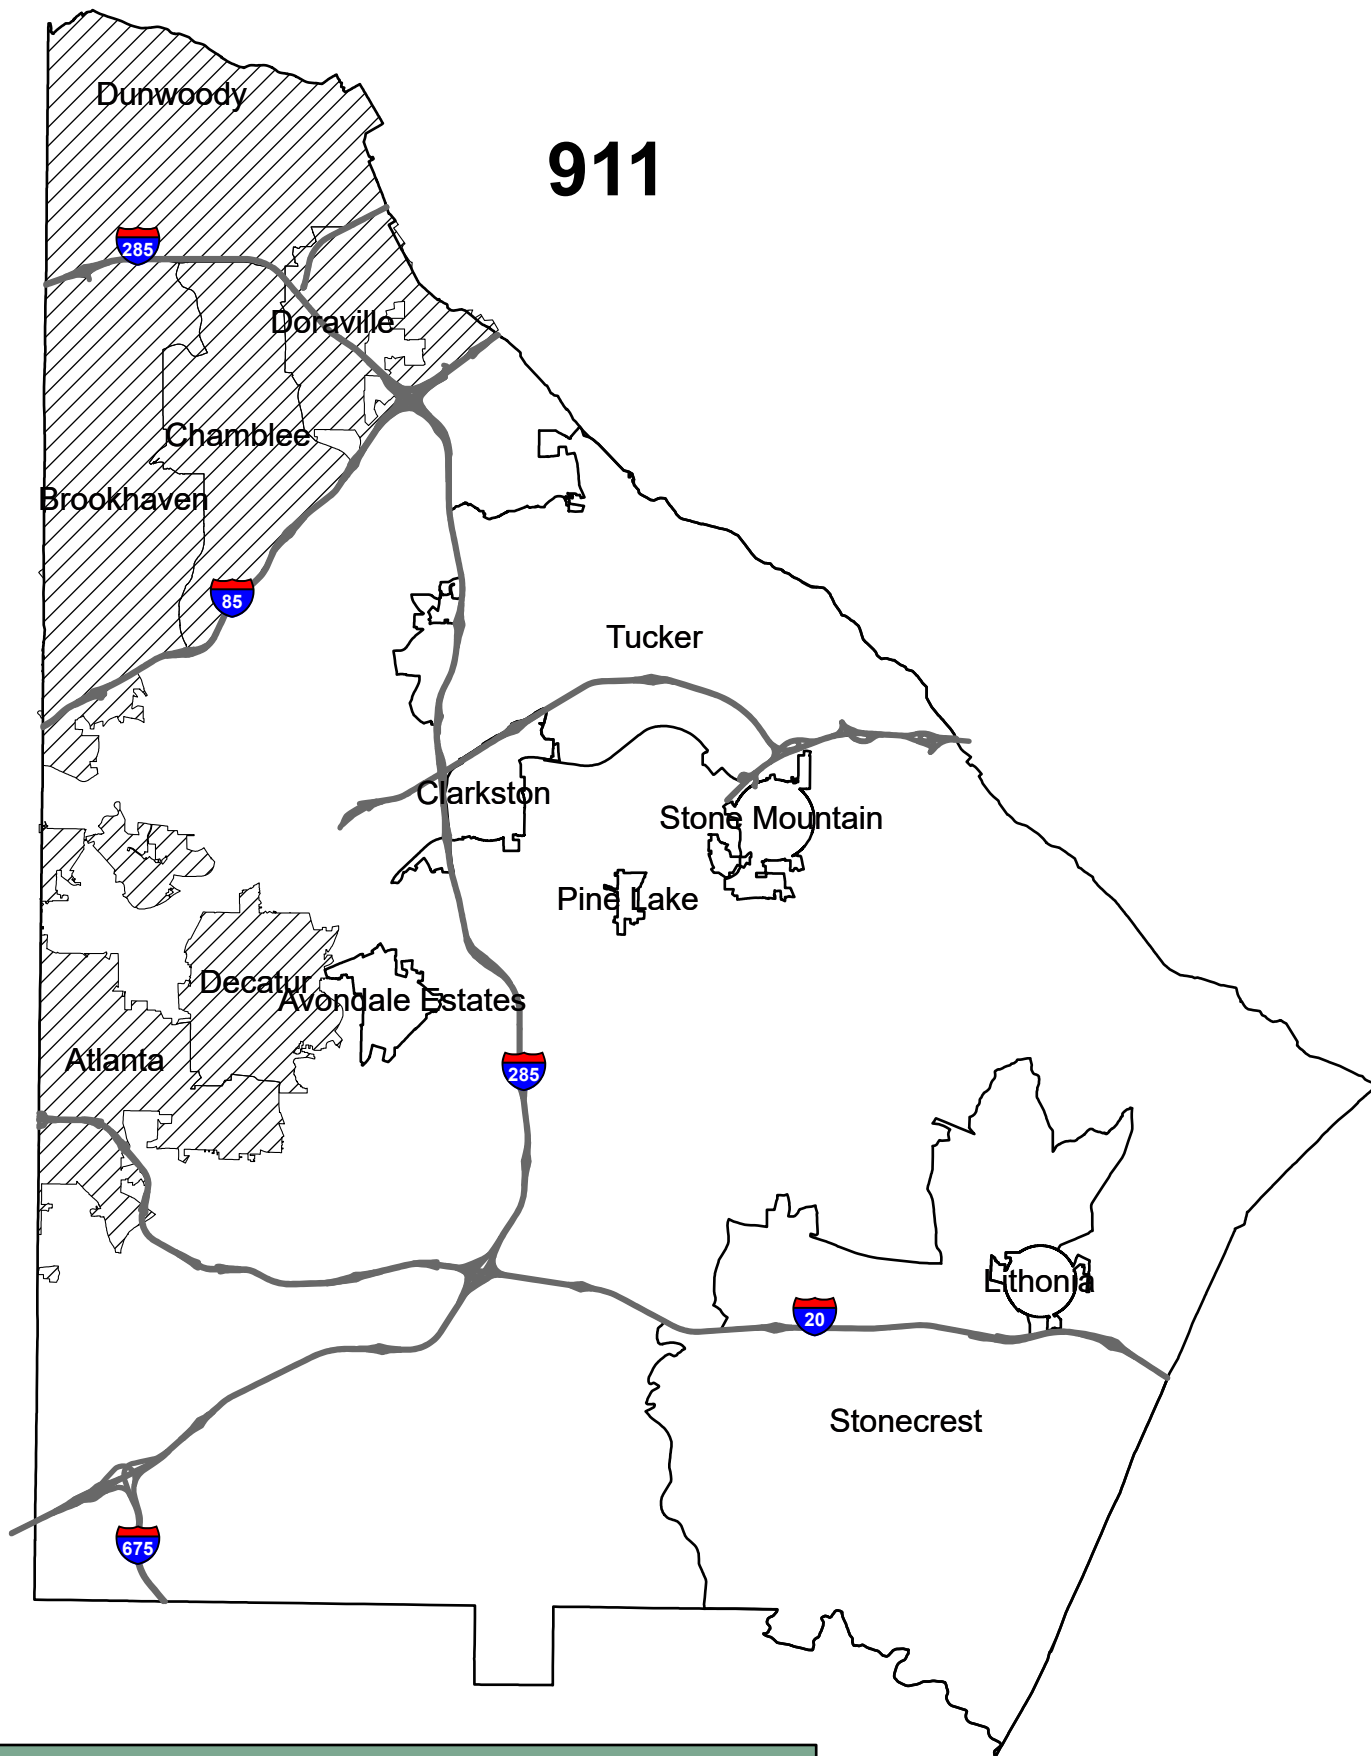

911

Department of Planning & Sustainability- Long Range Planning Division

911
Legend

Layer

DeKalb County Provides Service

0 1.5 3 Miles