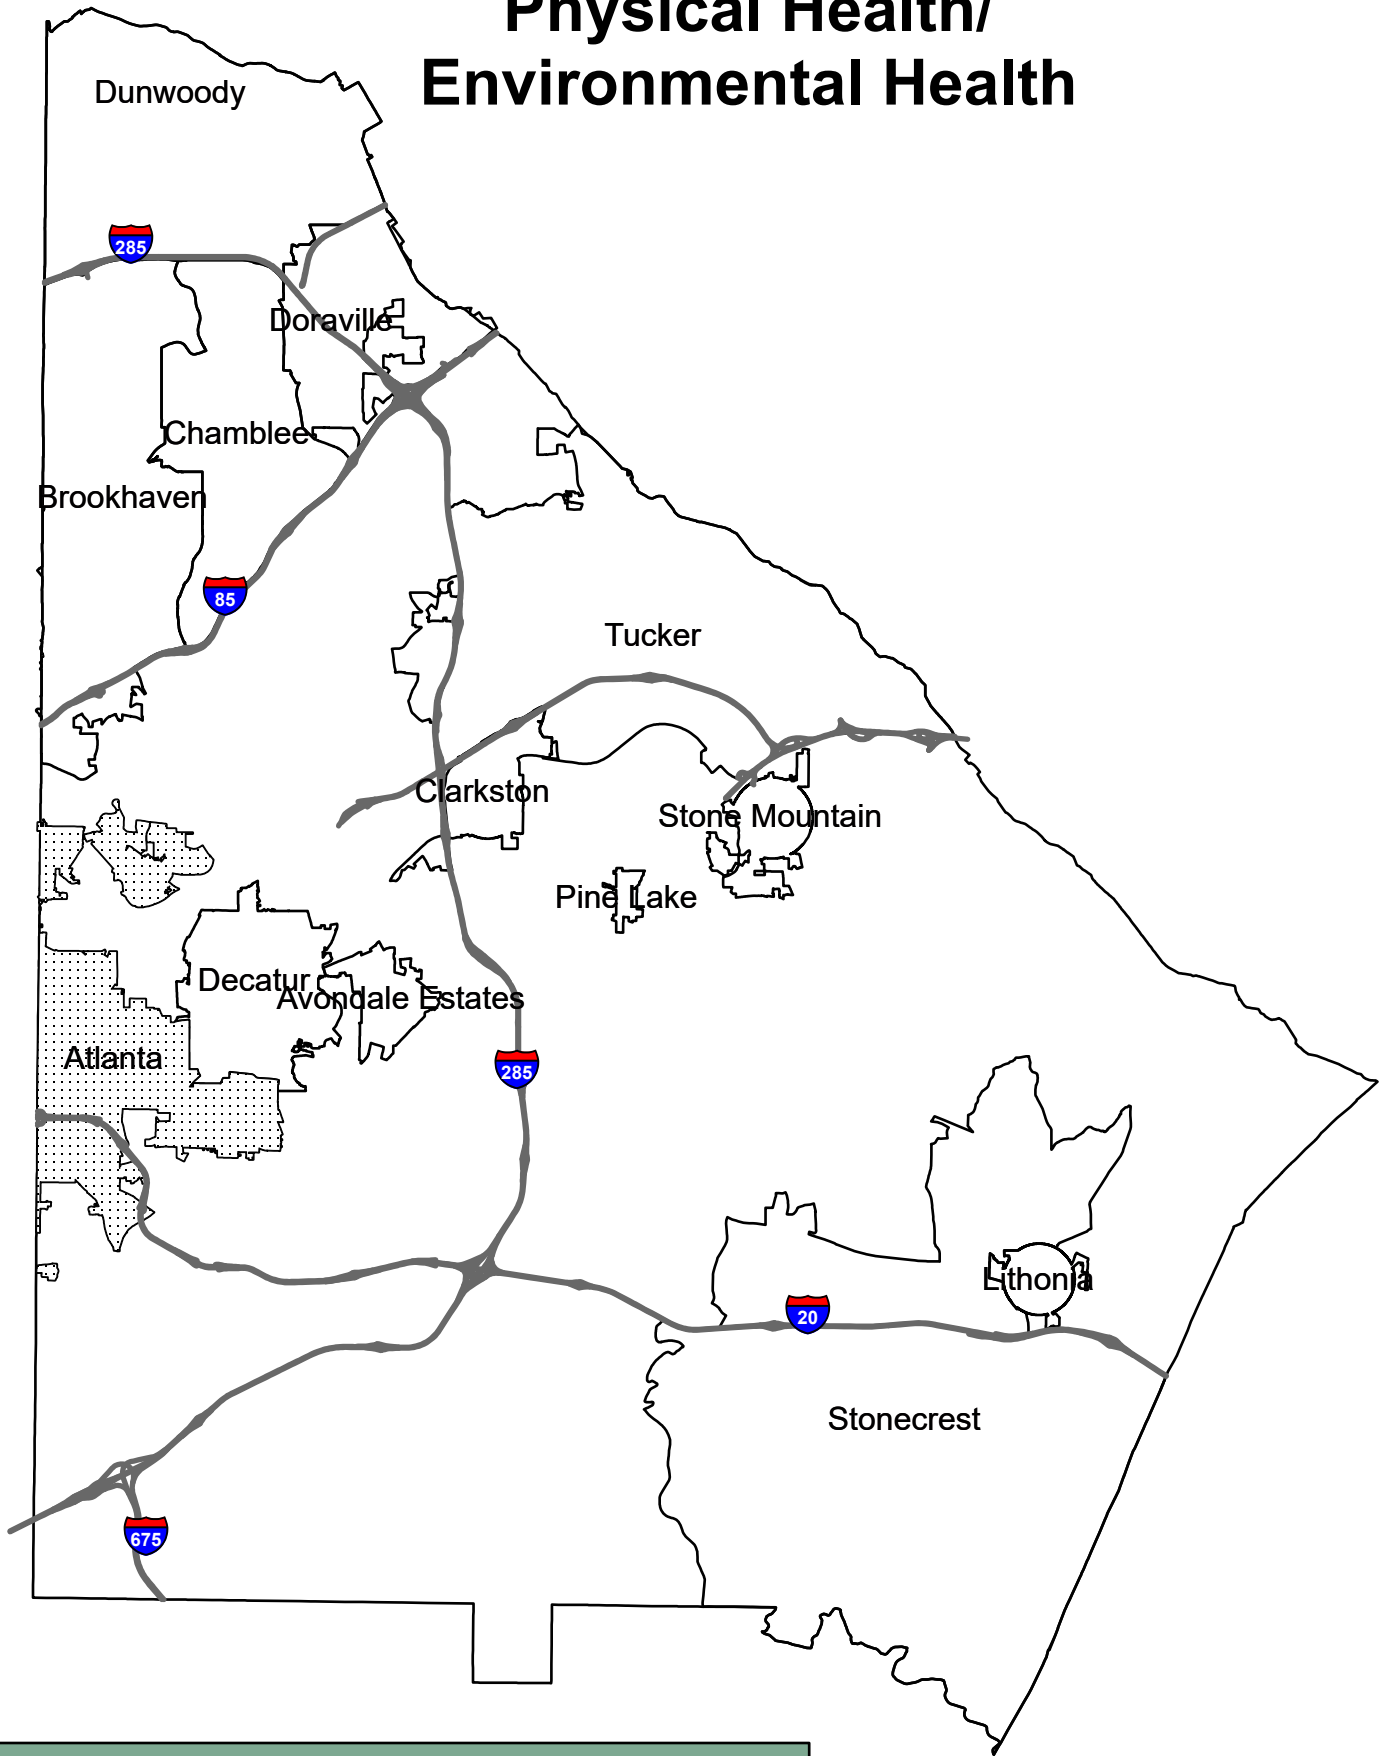

Physical Health/ Environmental Health

Department of Planning & Sustainability- Long Range Planning

Physical Health/Environmental Health

- Not Available
- DeKalb County Provides Service

0 1.5 3 Miles