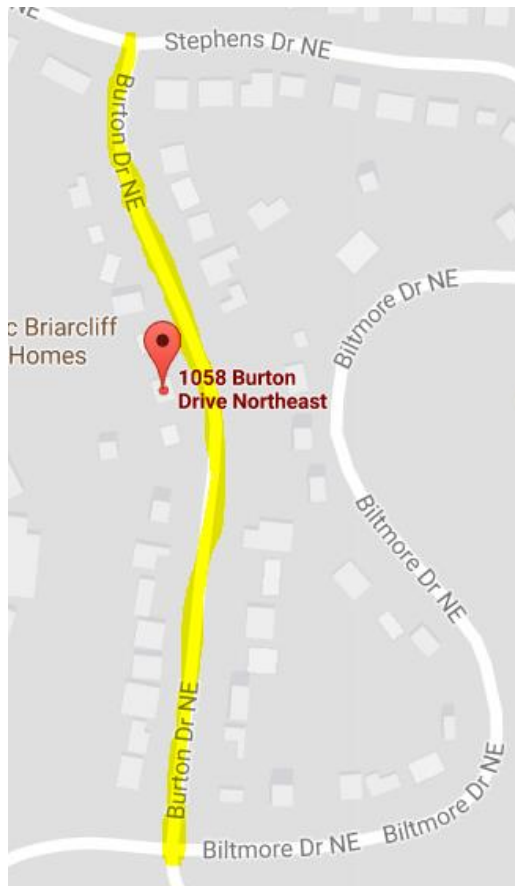

404-989-1386 (c)

[Suzanne Forte](#)

Public Information Officer

404-371-2709 (o)

470-512-0148 (c)

FOR IMMEDIATE RELEASE

September 28, 2017

Burton Drive Road Closure Oct. 4

DECATUR, Ga. – Burton Drive NE, from Biltmore Drive NE to Stephens Drive NE, will be closed to through-traffic on **Wednesday, Oct. 4**, from **6 a.m. to 9 p.m.**, to remove a dead oak tree at 1058 Burton Drive NE.

Road closure and detour signs will be placed in the area to advise motorists of construction work and traffic restrictions. For more information, contact Christine Keller, scheduling coordinator for Boutte Tree Inc., at 404-799-5472.