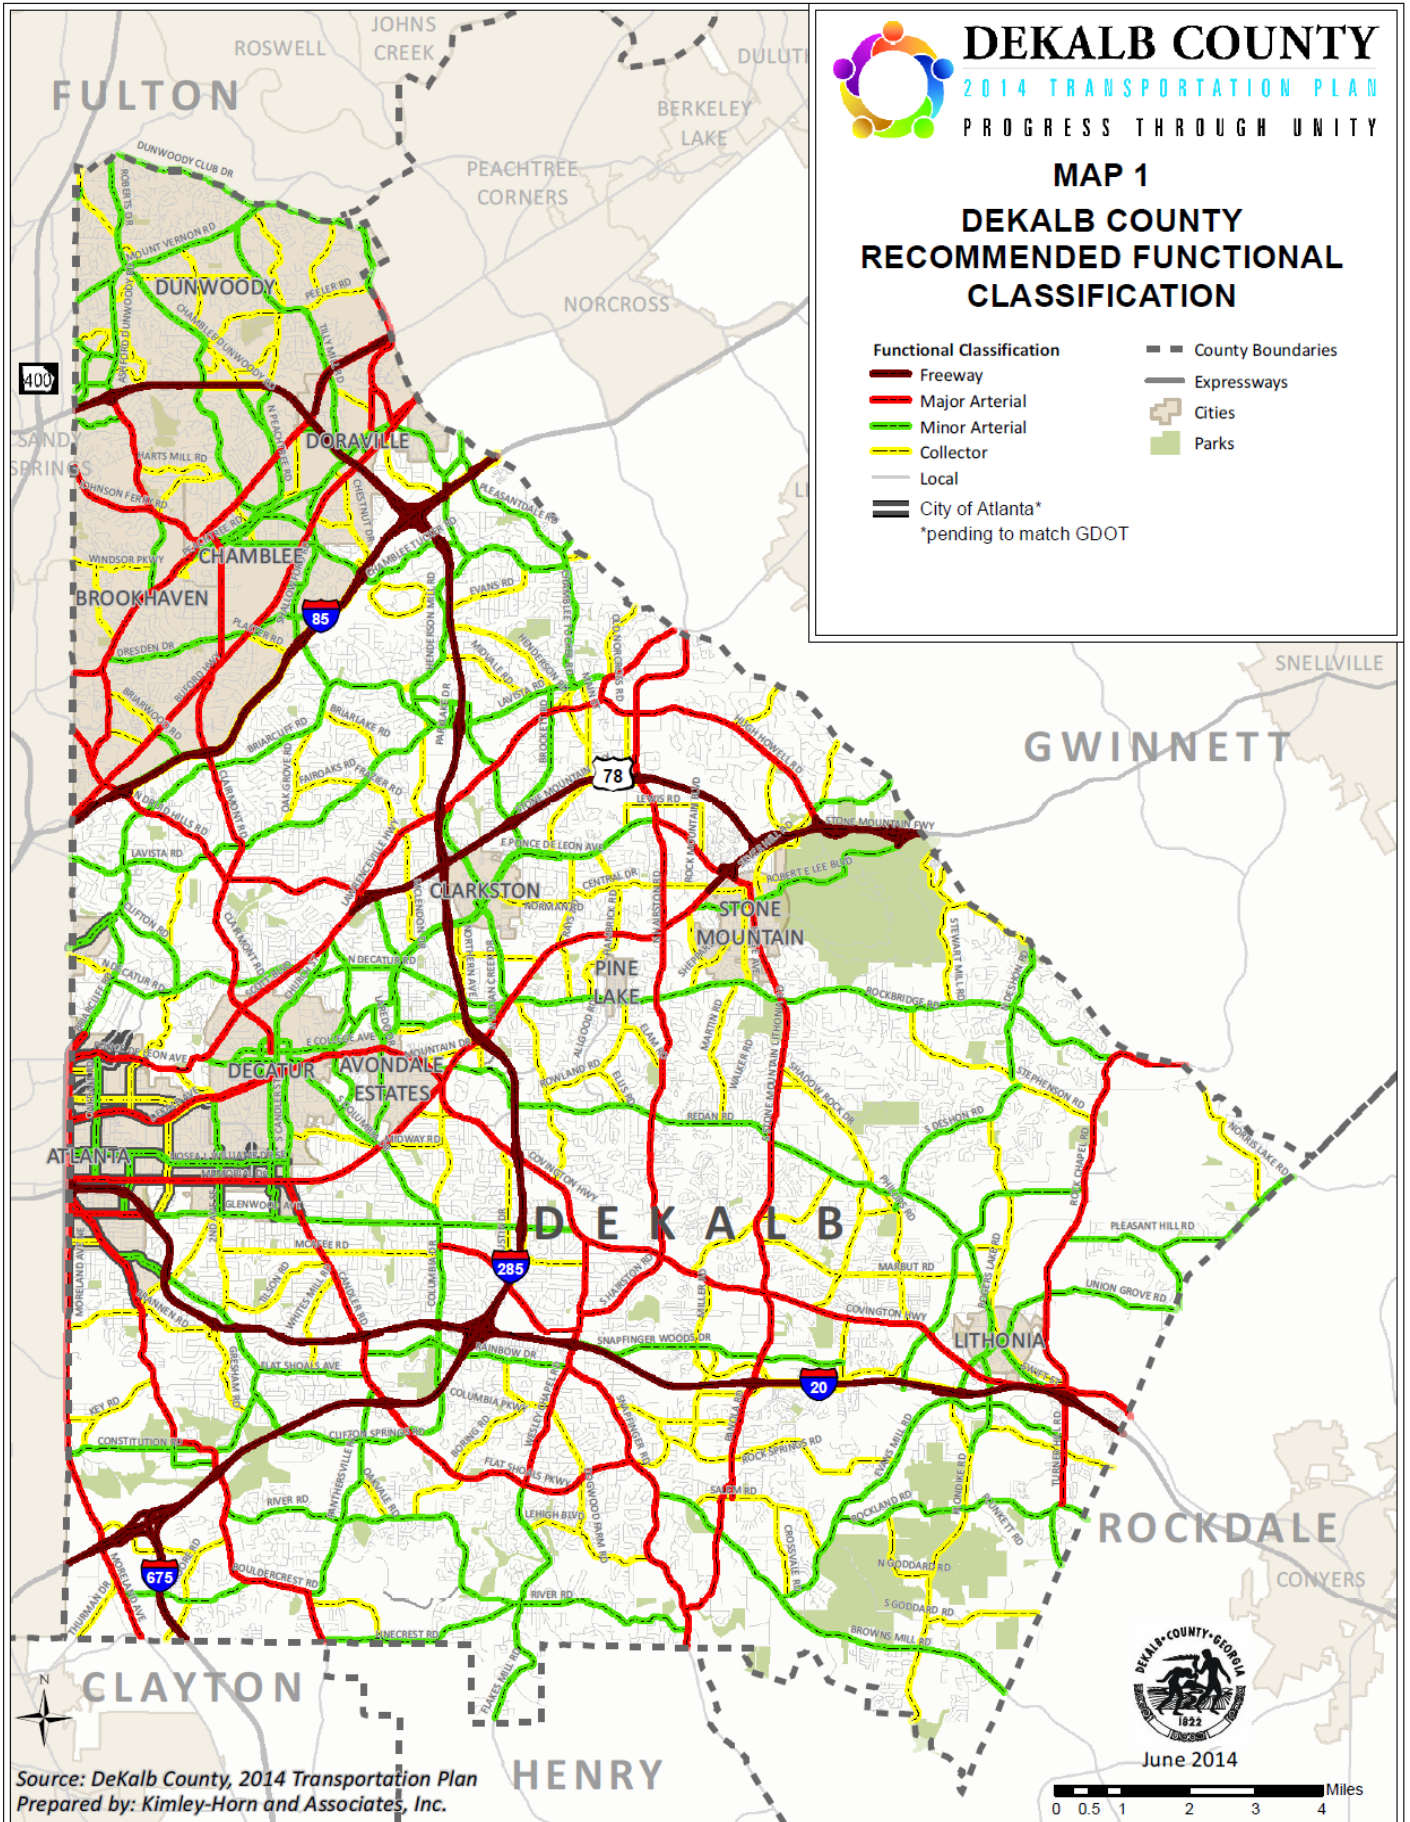

# DEKALB COUNTY

2014 TRANSPORTATION PLAN

PROGRESS THROUGH UNITY

## MAP 1

### DEKALB COUNTY RECOMMENDED FUNCTIONAL CLASSIFICATION

- |                  |                   |
|------------------|-------------------|
| Freeway          | County Boundaries |
| Major Arterial   | Expressways       |
| Minor Arterial   | Cities            |
| Collector        | Parks             |
| Local            |                   |
| City of Atlanta* |                   |
- \*pending to match GDOT

Source: DeKalb County, 2014 Transportation Plan  
 Prepared by: Kimley-Horn and Associates, Inc.

June 2014